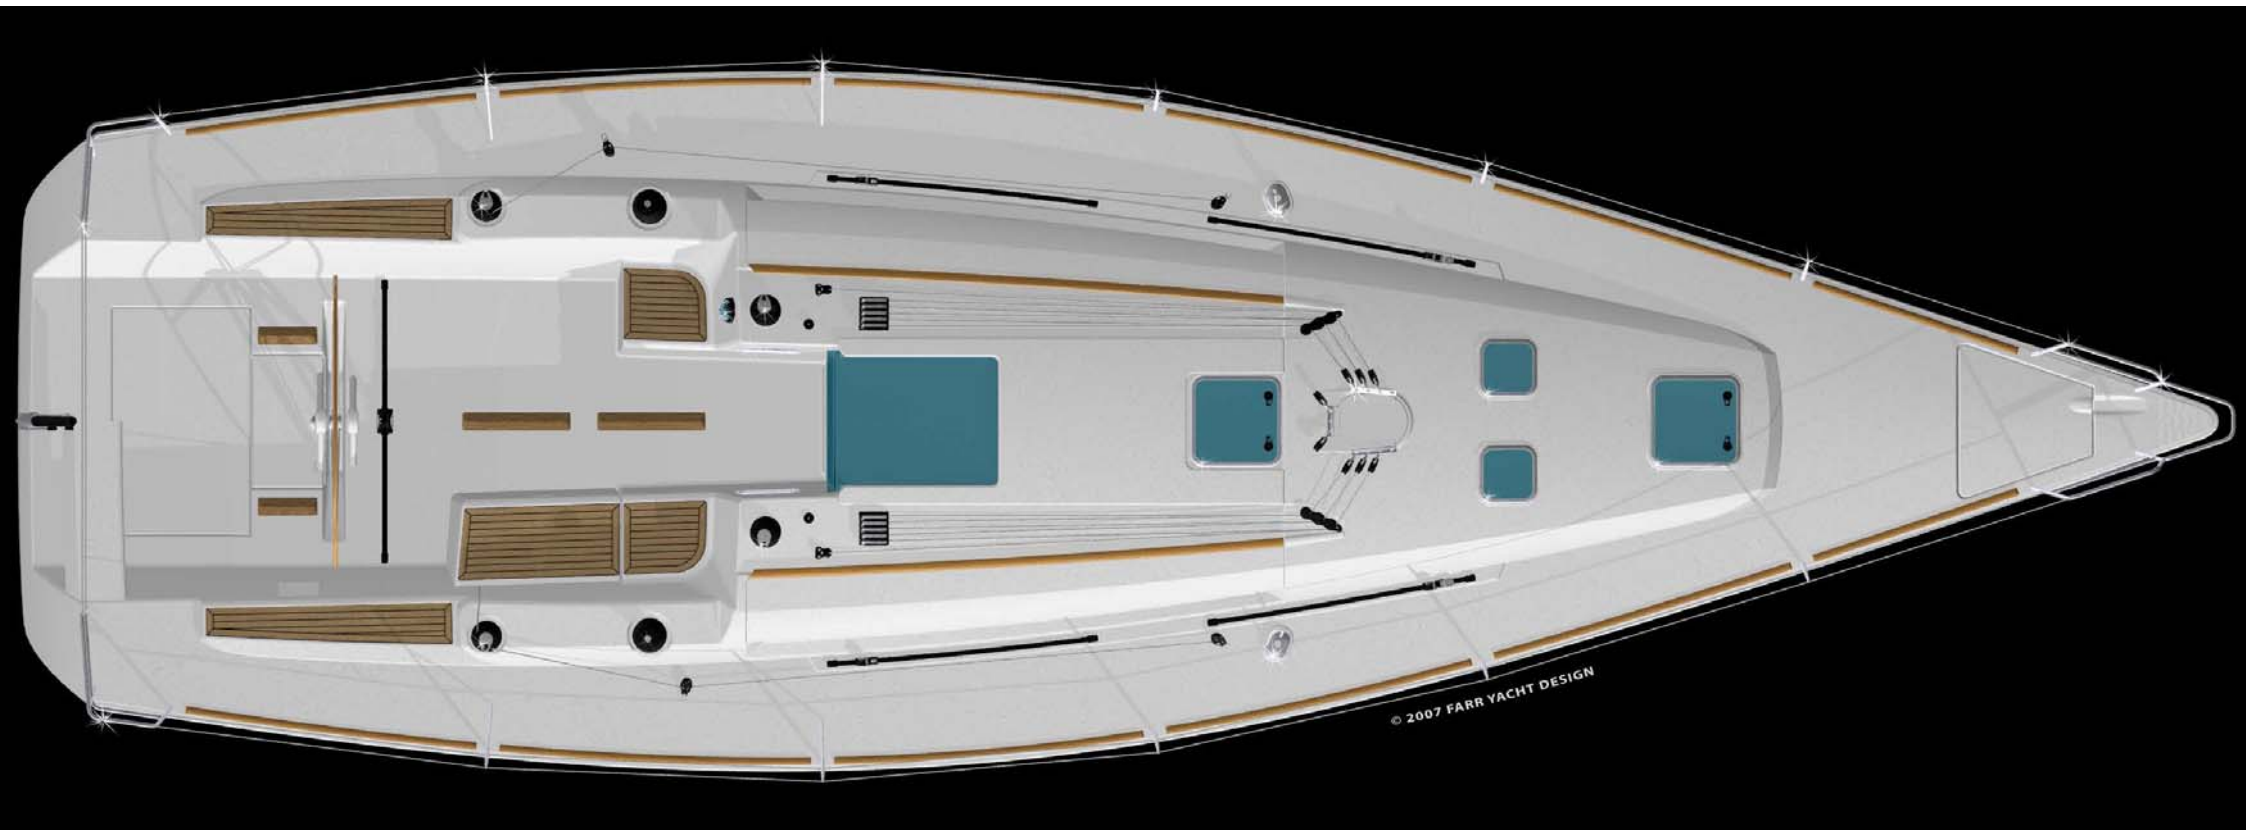

# FIRST 40

**BENETEAU**

© 2007 FARR YACHT DESIGN